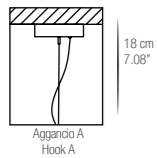

\*Do not hesitate to contact us for any request or different version.

Aggancio con tirante (A) - Hook with metal cable (A)  
L'altezza dei lampadari è calcolata escludendo l'aggancio. Aggancio con rosone e filo tirante H minima 18 cm - 7.08".  
The height of the chandeliers is calculated by excluding the hook. Hook with the ceiling cup and metal cable has the minimum height 18 cm - 7.08".